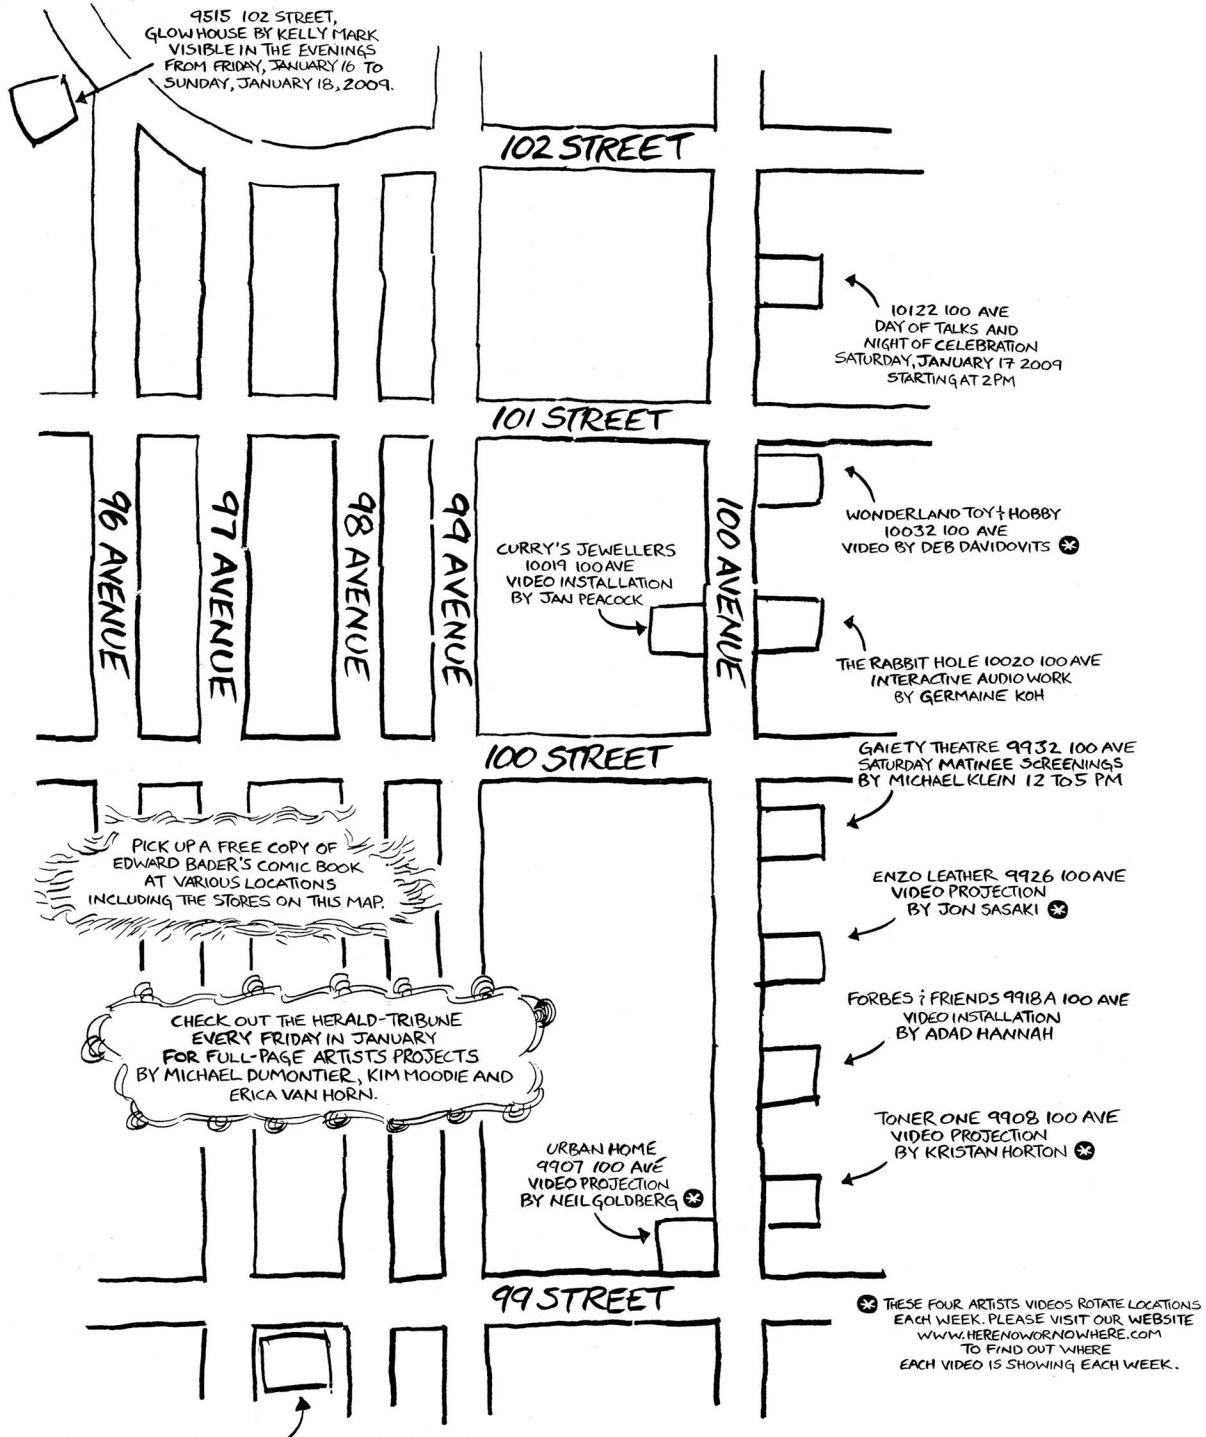

HERE NOW OR NOWHERE

PRESENTED BY THE PRAIRIE ART GALLERY & CURATED BY MICAH LEXIER

AN EXHIBITION OF TEMPORARY PUBLIC INTERVENTIONS BY AN INTERNATIONAL SELECTION OF ARTISTS, PRESENTED THROUGHOUT DOWNTOWN GRANDE PRAIRIE FROM JANUARY 6 TO FEBRUARY 2, 2009.